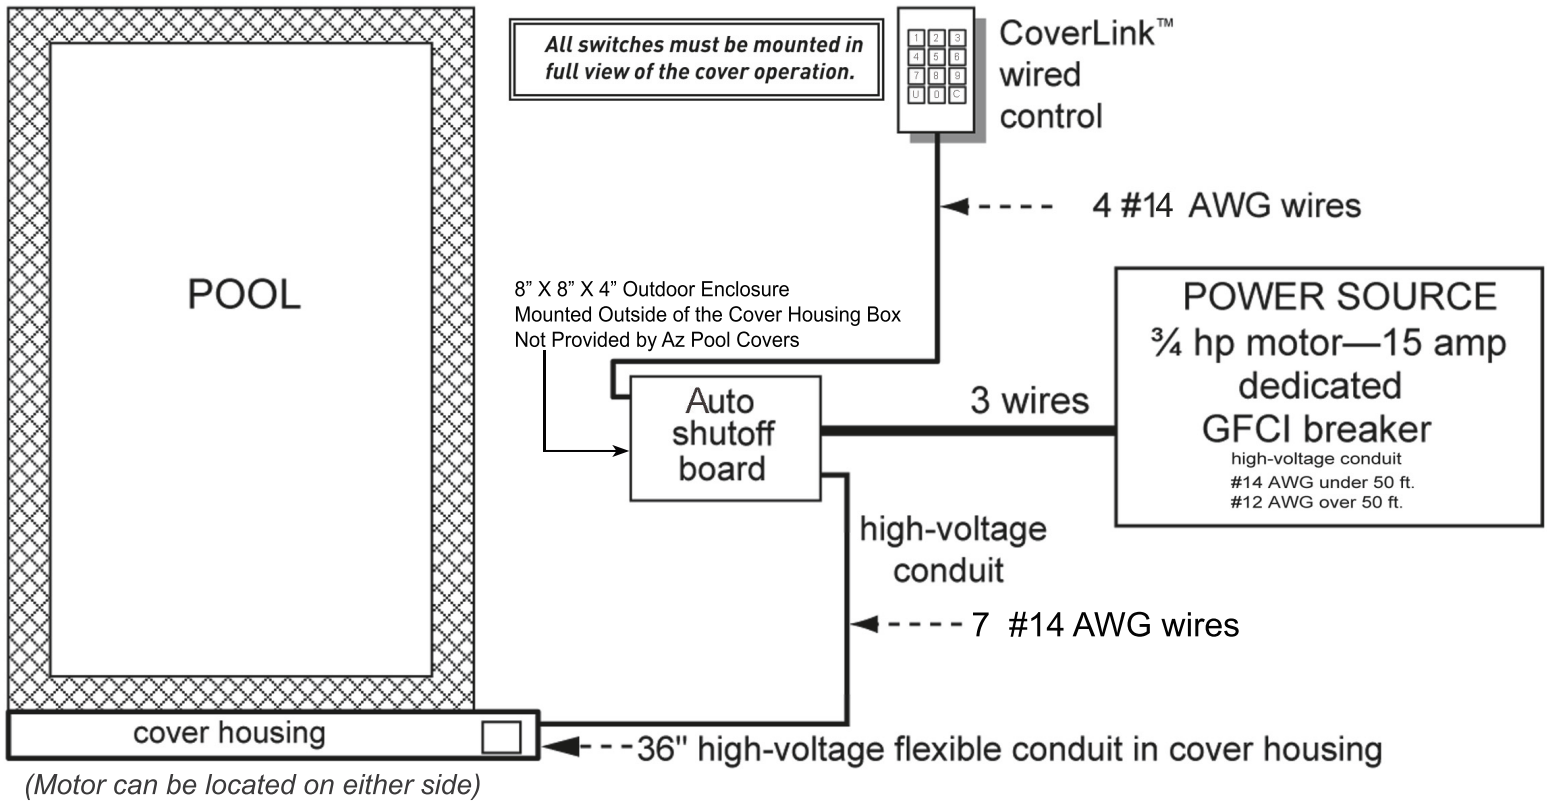

ELECTRICAL

Auto-Shutoff with Amp Limiter (Standard Equipment)

Auto-Shutoff with Amp Limiter and Accessory Board (Optional)