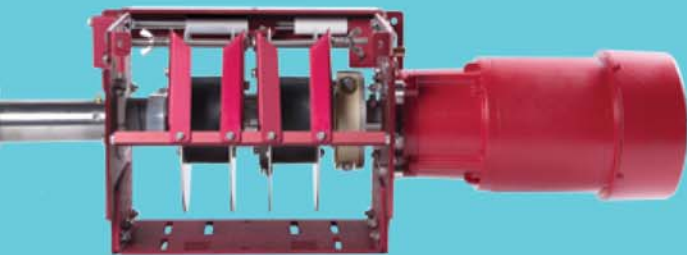

BigRed™ Electric Motor

BigRed, our standard electric drive system, is the toughest waterproof motor on the market today. It is the elegant workhorse of the pool cover industry, using an advanced .75 horsepower, high-torque, waterproof motor.